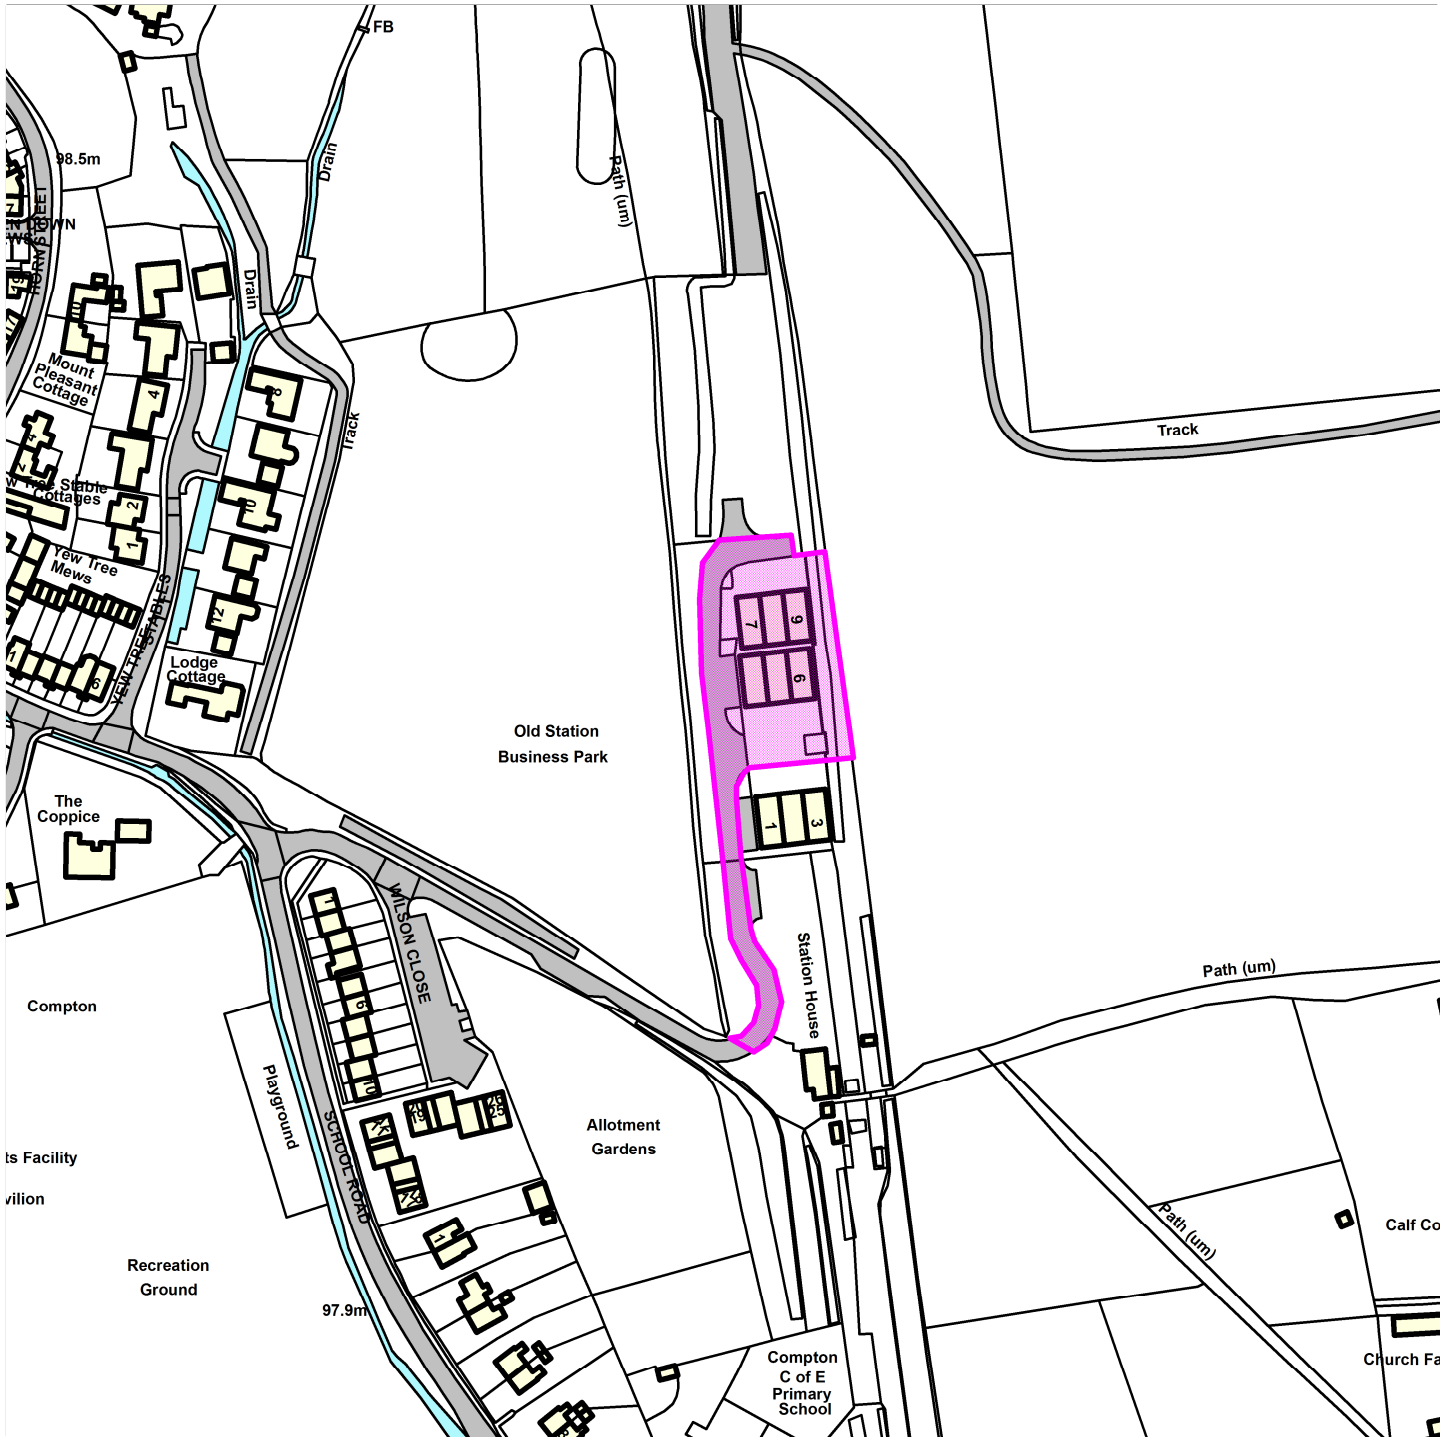

20/01658/FUL

Units 4,5,6,7,8,9 Old Station Business Park, Compton RG20 6NE

Map Centre Coordinates :

Scale : 1:2331

Reproduced from the Ordnance Survey map with the permission of the Controller of Her Majesty's Stationery Office © Crown Copyright 2003.

Unauthorised reproduction infringes Crown Copyright and may lead to prosecution or civil proceedings .

Organisation	West Berkshire Council
Department	
Comments	Not Set
Date	05 October 2020
SLA Number	0100024151